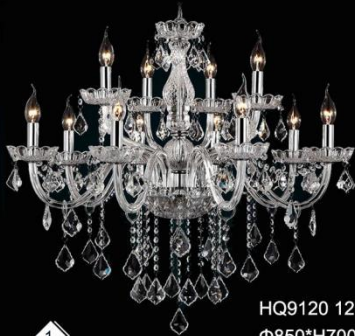

HQ9120 12L
Φ850*H700mm