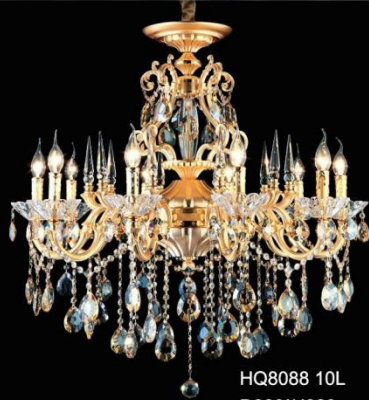

HQ9120 30L  
Φ1190\*H870mm

HQ9166 16+8L  
Φ1100\*H1000mm

HQ8037 35L  
Φ1350\*H1300mm

尊榮  
GRAND  
LUXURY  
CLASSIC  
ELEGANCE

HQ9306 29L  
Φ1120\*H1400mm

HQ8088 10L  
D880\*H820mm

HQ9307 30L  
Φ1080\*H1320mm